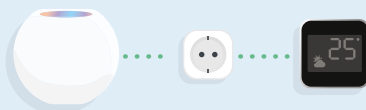

Always in reach

If one of your devices is beyond the actual reach of your Thread Border Router, a mains-powered device placed somewhere in the middle that's always on, such as Eve Energy, can connect it to the Thread network.

Future-Proof (Matter)

Thread is a pillar of the new smart home standard Matter. All Thread-enabled Eve devices will receive free firmware updates over time – so if you purchase a Thread-enabled Eve device today, you're already prepared for Matter.