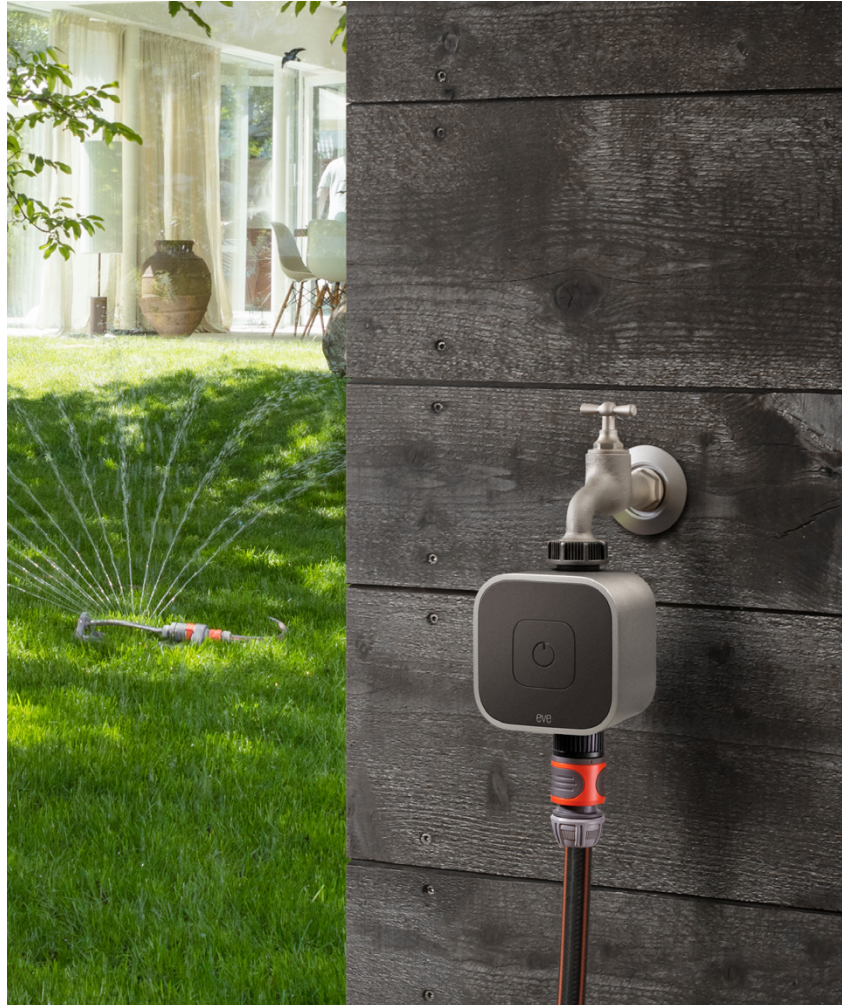

eve blinds collection

Made-to-Measure Smart Blinds

The Eve Blinds Collection is a curated collection of made to measure blinds featuring Eve MotionBlinds technology and, most notably, Eve's own Adaptive Shading function. Available through the Eve app for iOS, it lets roller blinds with Eve MotionBlinds technology automatically close according to the position of the sun.

eve. | MOTIONBLINDS

Upgrade Kit for Roller Blinds

Upgrade your existing blinds with Eve MotionBlinds Upgrade Kit and enjoy the convenience of smart shading. Control your blinds via app or voice, or easily set schedules that automate your blinds to suit your daily routine. Eve MotionBlinds Upgrade Kit is available to receive a free firmware update to Matter.

OUTDOOR

eve aqua

Smart Water Controller

With the Eve Aqua smart water controller, activate your irrigation system via your iPhone, Siri, or the onboard button. You can also set up schedules quickly and easily, and let Eve Aqua take care of watering your garden and patio plants – completely automatically without requiring an internet connection, a bridge, or a gateway.