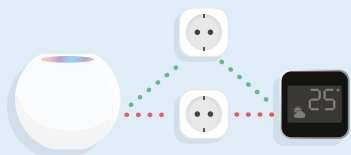

Thread Benefits

Robust, self-healing network

If one device in your Thread network fails, the next one fills in. Thread scales up easily and actually becomes more robust with every new device, unlike Wi-Fi and Bluetooth networks which become more unreliable and challenging to manage with a high number of devices connected.