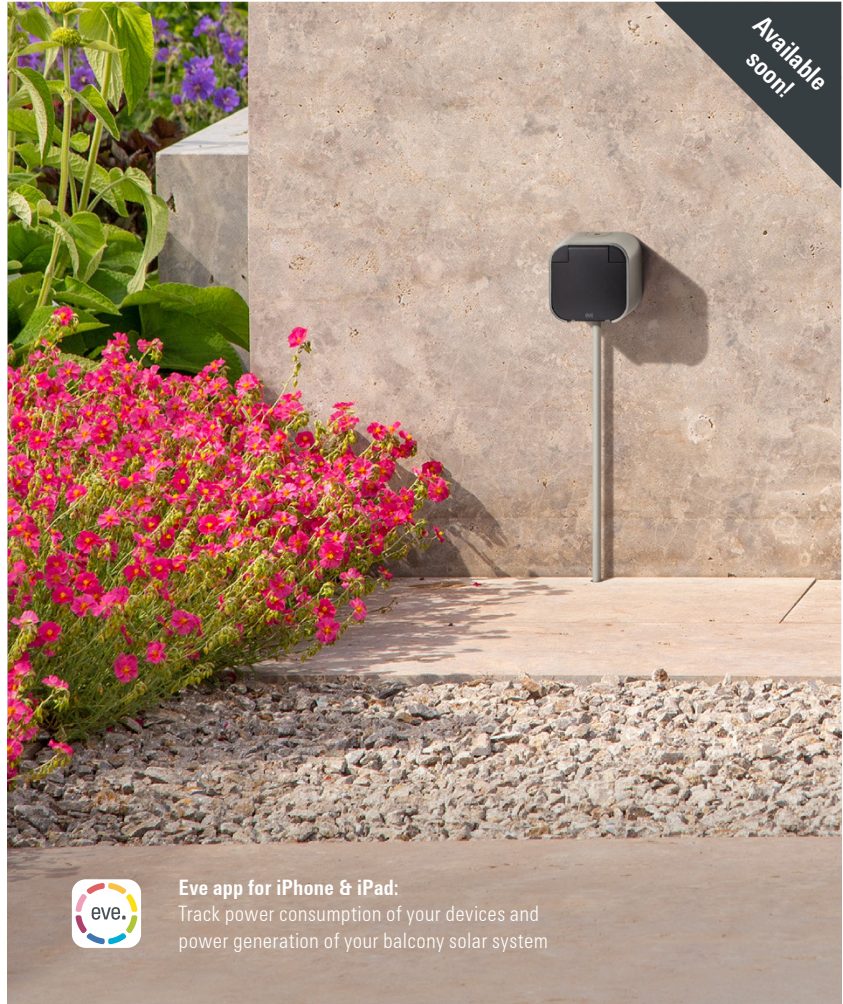

eve energy

Smart Plug and Power Meter

Switch your lights and appliances on and off using your voice or an app, and control them from afar. Eve Energy features future-proof technology with Matter, cutting-edge Thread networking, and no tracking whatsoever – for a universal and rock-solid smart home that honors your privacy.

Eve app for iPhone & iPad:
Track power consumption of your devices

eve energy outdoor ⚡

Smart Outdoor Outlet & Power Meter

With Eve Energy Outdoor, switch your outdoor lights and devices on and off using your voice or an app, and control them from afar. Create automations and have an outdoor light turn on as soon as Eve Motion wireless motion sensor detects any movement.

Eve app for iPhone & iPad:

Track power consumption of your devices and power generation of your balcony solar system

eve energy strip ⚡

Connected Triple Outlet

With Eve Energy Strip, individually control three outlets with the app or Siri. Put devices on autopilot. And safeguard appliances with overcurrent, overvoltage, and surge protection. Crafted to perfection, Eve Energy Strip is the ultimate power distributor you won't want to conceal.