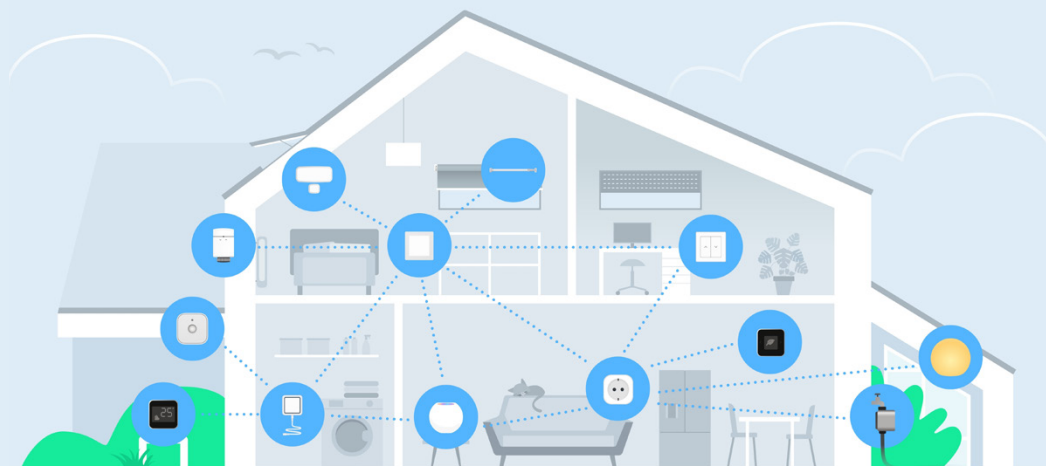

OUTDOOR

Eve Aqua
Smart Water Controller

Eve Weather
Connected Weather Station

AUDIO

Eve Play
Audio Streaming Interface

Say hello to Thread.

Thread makes your smart home more responsive and robust, and is one of the pillars of Matter, the smart home standard of the future. This is why Eve is embracing Thread: all current Eve devices that support Bluetooth now also support Thread.

Thread technology is specifically developed for smart home applications to improve connectivity between devices. The big difference with this technology is that Thread creates a mesh network. Within this, lights, thermostats, outlets, sensors, and more can also talk to each other free of the constraint of having to go through a central hub, such as a bridge. If a single device fails, the data packets are simply relayed to the next in the mesh.

Eve app for iPhone & iPad:

Track power consumption of your devices and power generation of your balcony solar system

eve energy strip ⚡

Connected Triple Outlet

With Eve Energy Strip, individually control three outlets with the app or Siri. Put devices on autopilot. And safeguard appliances with overcurrent, overvoltage, and surge protection. Crafted to perfection, Eve Energy Strip is the ultimate power distributor you won't want to conceal.

eve play

Audio Streaming Interface

With Eve Play, stream music via AirPlay to existing amplifiers, active speakers or soundbars conveniently and in high fidelity. Encased in an award-winning design, the high-end audio adapter connects stereo systems to your home network for convenient music playback directly from your Apple devices. This way, your tried-and-tested Hi-Fi system becomes the new star of your multi-room setup.