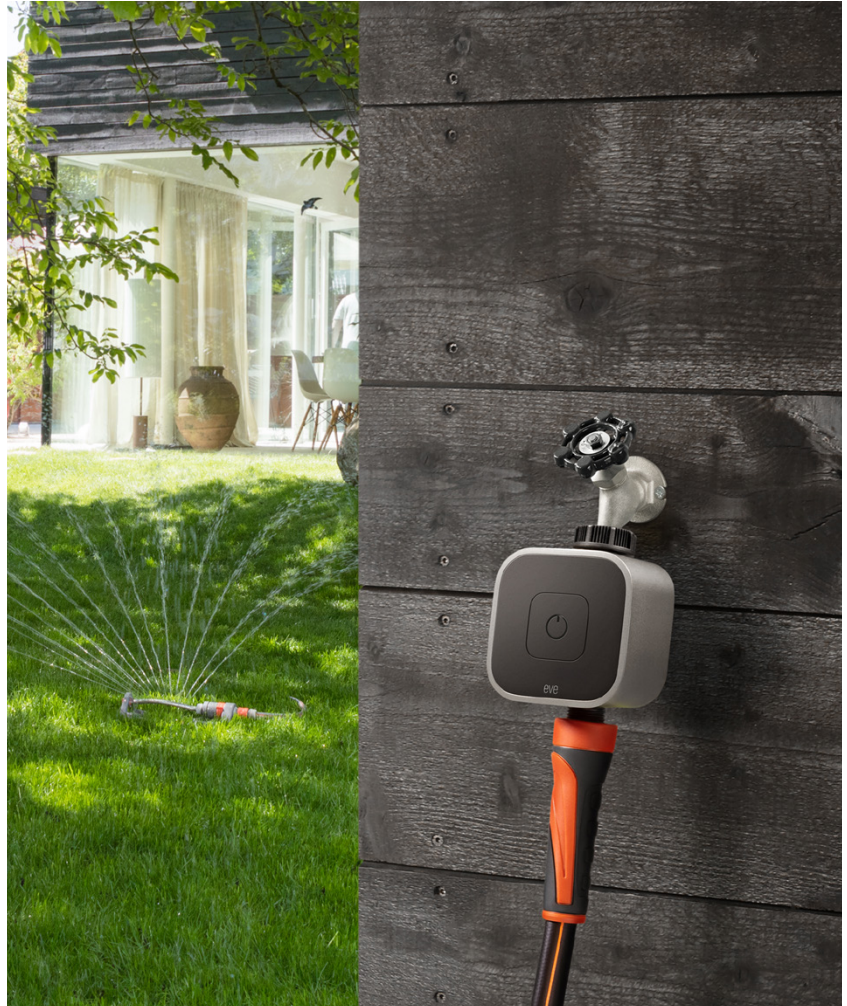

# eve flare

Portable Smart LED Lamp

With Eve Flare, set the perfect ambience with a quick tap or Siri voice command. Enjoy 6 hours of untethered illumination, wireless charging, plus IP65 water resistance. Explore ready-made shades or fine tune your own. And indulge in the aura of any color you wish, anywhere you want.

# eve light switch @

Connected Wall Switch

Enjoy the convenience of connected lighting with Eve Light Switch without replacing a single bulb in your home. Turn your lights on or off via app or voice, and effortlessly set up schedules that put your lights on autopilot, turning them on and off independently of your iPhone or internet connection.

OUTDOOR

# eve aqua

Smart Water Controller

With the Eve Aqua smart water controller, activate your irrigation system via your iPhone, Siri, or the onboard button. You can also set up schedules quickly and easily, and let Eve Aqua take care of watering your garden and patio plants – completely automatically without requiring an internet connection, a bridge, or a gateway.