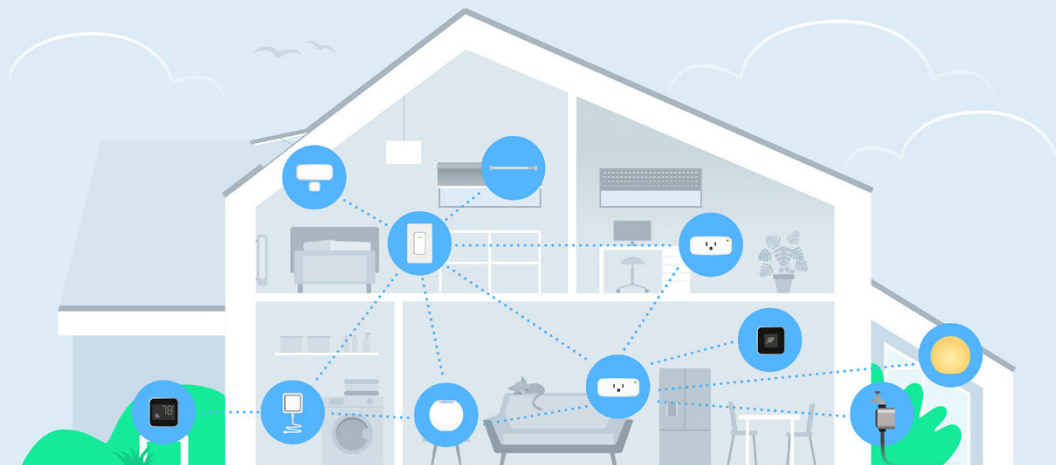

## AUDIO

**Eve Play**  
Audio Streaming Interface

## The Eve app for iPhone and iPad is free and full-featured:

- Set up Eve devices in seconds
- Track weather, motion, power usage and more
- Set schedules to make your home work automatically
- Get new product features thanks to regular firmware updates

## Say hello to Thread.

Thread makes your smart home more responsive and robust, and is one of the pillars of Matter, the smart home standard of the future. This is why Eve is embracing Thread: all current Eve devices that support Bluetooth now also support Thread.

Thread technology is specifically developed for smart home applications to improve connectivity between devices. The big difference with this technology is that Thread creates a mesh network. Within this, lights, thermostats, outlets, sensors, and more can also talk to each other free of the constraint of having to go through a central hub, such as a bridge. If a single device fails, the data packets are simply relayed to the next in the mesh.