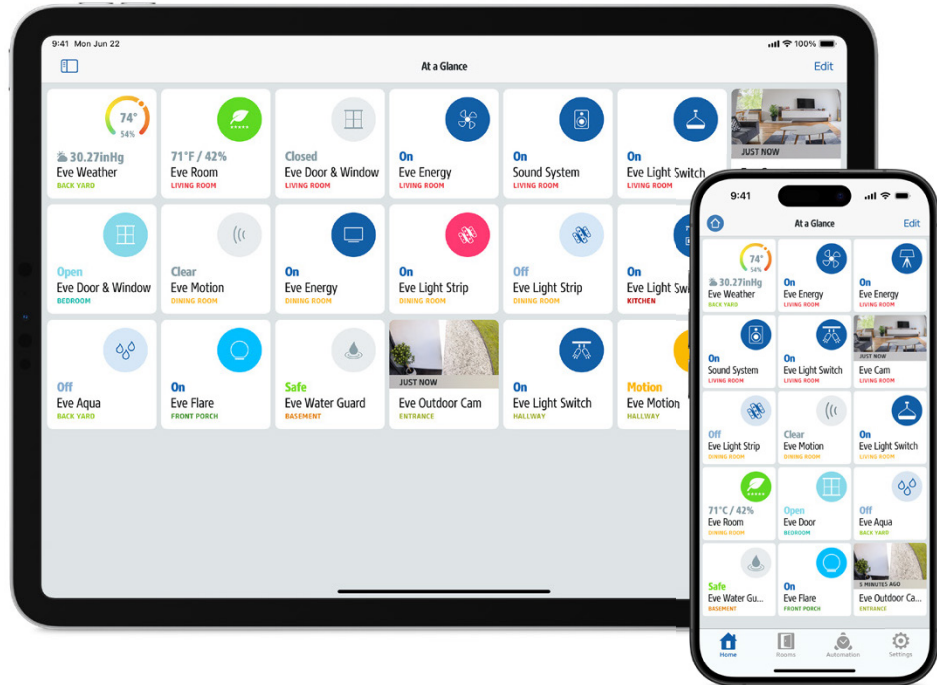

## LIGHTING

**Eve Flare**  
Portable Smart LED Lamp

**Eve Light Switch**  
Connected Wall Switch

## OUTDOOR

**Eve Aqua**  
Smart Water Controller

**Eve Weather**  
Connected Weather Station

## SHUTTERS & SHADES

**Eve Blinds Collection**  
Made-to-Measure  
Smart Blinds

**Eve MotionBlinds**  
Upgrade Kit for Roller Blinds

## The Eve app for iPhone and iPad is free and full-featured:

- Set up Eve devices in seconds
- Track weather, motion, power usage and more
- Set schedules to make your home work automatically
- Get new product features thanks to regular firmware updates