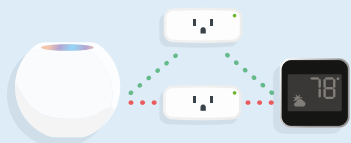

Thread Benefits

Robust, self-healing network

If one device in your Thread network fails, the next one fills in. Thread scales up easily and actually becomes more robust with every new device, unlike Wi-Fi and Bluetooth networks which become more unreliable and challenging to manage with a high number of devices connected.